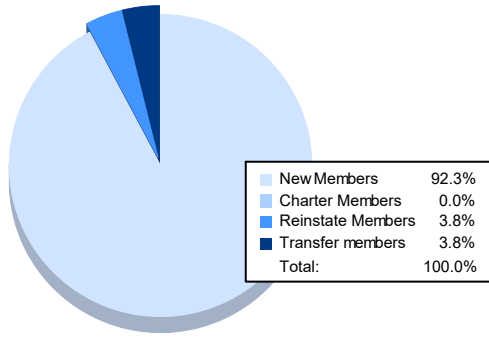

Year	New Clubs	Dropped Clubs	Gain/ Loss Clubs	New Members	Charter Members	Reinstate Members	Transfer Members	Total Member Added	Total Members Dropped	Gain/ Loss Members
2016-2017	1	1	0	86	26	0	3	115	102	13
2017-2018	0	0	0	94	6	2	7	109	157	-48
2018-2019	0	3	-3	41	1	2	2	46	129	-83
2019-2020	0	1	-1	52	0	3	3	58	79	-21
2020-2021	0	2	-2	24	0	1	1	26	113	-87
<b>Average</b>	<b>0</b>	<b>1</b>	<b>-1</b>	<b>59</b>	<b>7</b>	<b>2</b>	<b>3</b>	<b>71</b>	<b>116</b>	<b>-45</b>

### Membership Composition June 2021 Cumulative